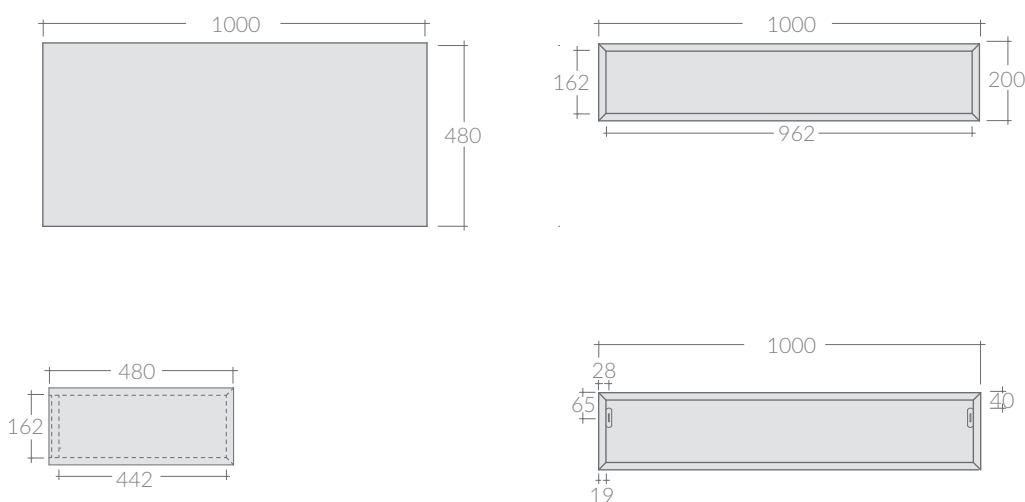

ATTENZIONE/ ATTENTION

Galassia Srl persegue la filosofia di migliorare i prodotti aggiungendo nuovi materiali, innovazioni progettuali e tecnologie produttive. L'azienda si riserva di cambiare

schede tecniche e caratteristiche di funzionamento degli articoli in ogni momento e senza necessità di preavviso. I pesi possono subire variazioni del 20 %

Galassia Srl is constantly improving its products by adding new materials, new projects and modern production technologies. The company reserves the right to change any technical

specifications/dimension and/or operating characteristics of the products at any time and without giving notice. The ceramic items weight may vary up to 20%.