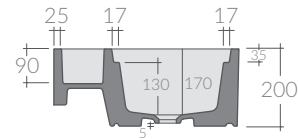

ATTENZIONE/ ATTENTION

Galassia Srl persegue la filosofia di migliorare i prodotti aggiungendo nuovi materiali, innovazioni progettuali e tecnologie produttive. L'azienda si riserva di cambiare

schede tecniche e caratteristiche di funzionamento degli articoli in ogni momento e senza necessità di preavviso. I pesi possono subire variazioni del 20 %

Galassia Srl is constantly improving its products by adding new materials, new projects and modern production technologies. The company reserves the right to change any technical

specifications/dimension and/or operating characteristics of the products at any time and without giving notice. The ceramic items weight may vary up to 20%.