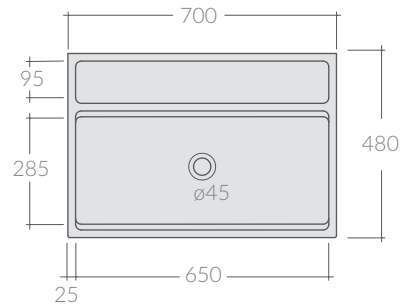

ATTENZIONE/ ATTENTION

Galassia Srl persegue la filosofia di migliorare i prodotti aggiungendo nuovi materiali, innovazioni progettuali e tecnologie produttive. L'azienda si riserva di cambiare

schede tecniche e caratteristiche di funzionamento degli articoli in ogni momento e senza necessità di preavviso. I pesi possono subire variazioni del 20 %

Galassia Srl is constantly improving its products by adding new materials, new projects and modern production technologies. The company reserves the right to change any technical

specifications/dimension and/or operating characteristics of the products at any time and without giving notice. The ceramic items weight may vary up to 20%.