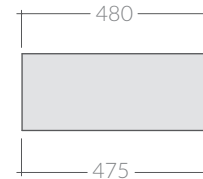

ATTENZIONE/ ATTENTION

Galassia Srl persegue la filosofia di migliorare i prodotti aggiungendo nuovi materiali, innovazioni progettuali e tecnologie produttive. L'azienda si riserva di cambiare

schede tecniche e caratteristiche di funzionamento degli articoli in ogni momento e senza necessità di preavviso. I pesi possono subire variazioni del 20 %

Galassia Srl is constantly improving its products by adding new materials, new projects and modern production technologies. The company reserves the right to change any technical

specifications/dimension and/or operating characteristics of the products at any time and without giving notice. The ceramic items weight may vary up to 20%.