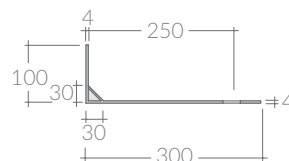

ATTENZIONE/ ATTENTION

Galassia Srl persegue la filosofia di migliorare i prodotti aggiungendo nuovi materiali, innovazioni progettuali e tecnologie produttive. L'azienda si riserva di cambiare

schede tecniche e caratteristiche di funzionamento degli articoli in ogni momento e senza necessità di preavviso. I pesi possono subire variazioni del 20 %

Galassia Srl is constantly improving its products by adding new materials, new projects and modern production technologies. The company reserves the right to change any technical

specifications/dimension and/or operating characteristics of the products at any time and without giving notice. The ceramic items weight may vary up to 20%.