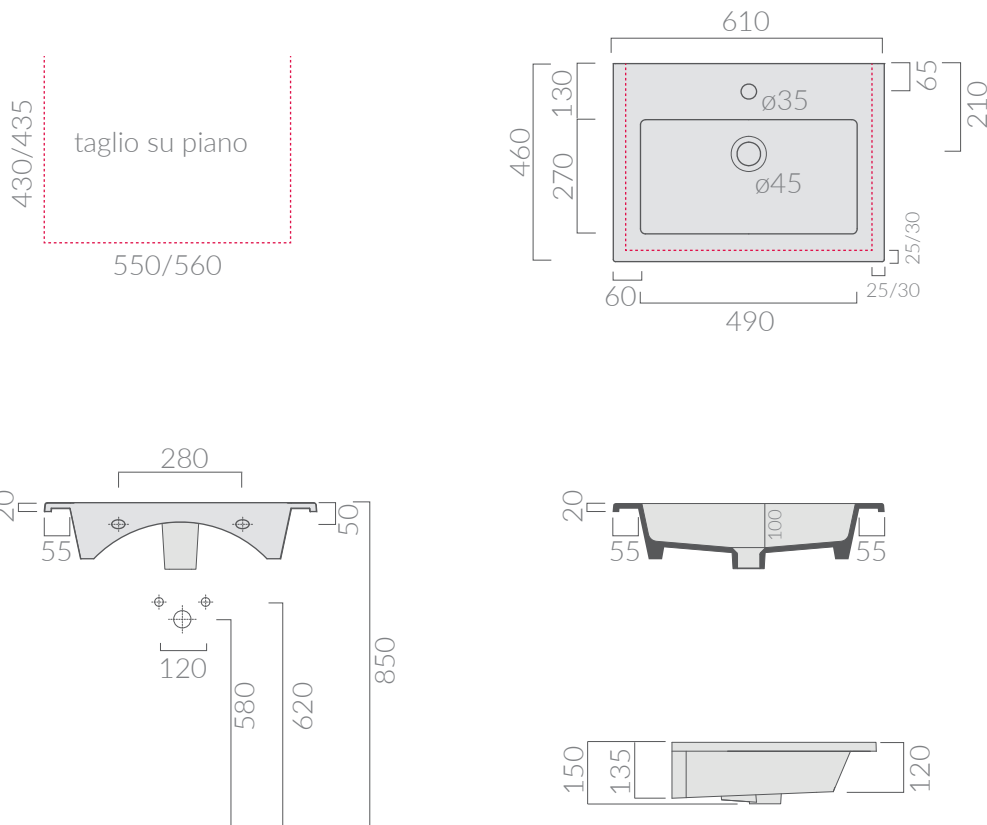

## COLORI / COLORS

○ 7221      bianco  
white

Lavabo monoforo 61x46 cm.  
Installazione sospesa o incasso sopra piano.  
One hole washbasin 61x46 cm.  
Wall-hung or recessed countertop installation.

Kg. 16

Galassia Srl is constantly improving its products by adding new materials, new projects and modern production technologies. The company reserves the right to change any technical

specifications/dimension and/or operating characteristics of the products at any time and without giving notice. The ceramic items weight may vary up to 20%.