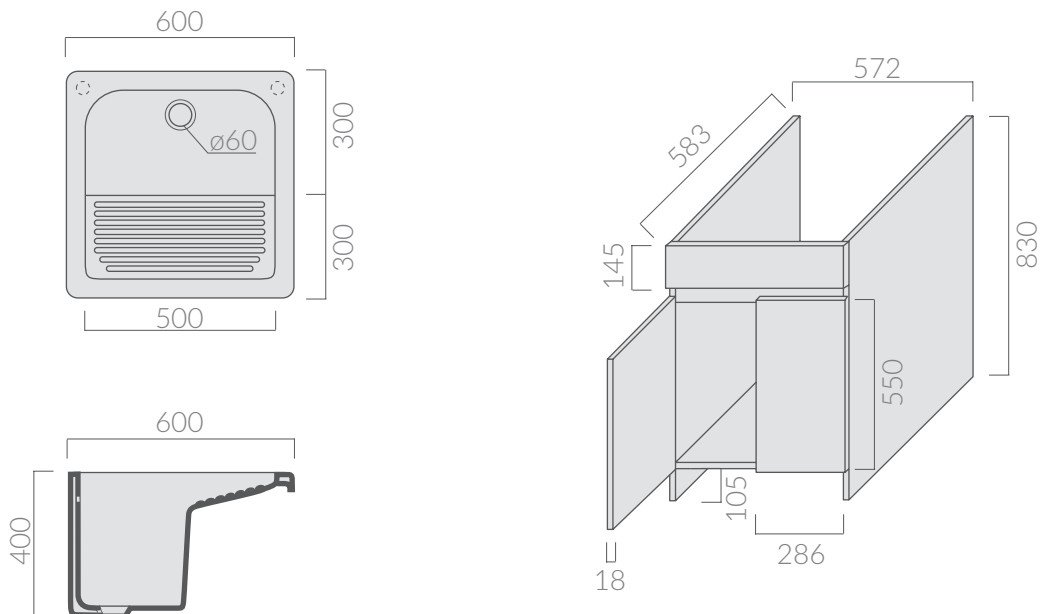

COLORI / COLORS

○ 2003 bianco
white

Lavatoio Osiride.
Osiride wash-tub.

Kg. 30

ACCESSORI NON INCLUSI / ACCESSORIES NOT INCLUDED

9001

Mobile per lavatoio Osiride.
Cabinet for Osiride wash-tub.

ATTENZIONE/ ATTENTION

Galassia Srl is constantly improving its products by adding new materials, new projects and modern production technologies. The company reserves the right to change any technical

specifications/dimension and/or operating characteristics of the products at any time and without giving notice. The ceramic items weight may vary up to 20%.