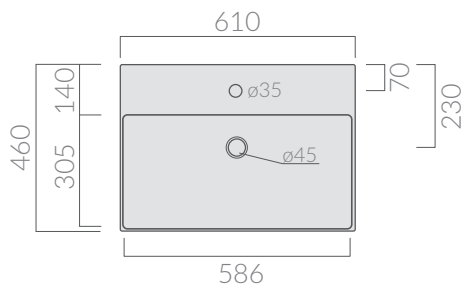

ATTENZIONE/ ATTENTION

Galassia Srl persegue la filosofia di migliorare i prodotti aggiungendo nuovi materiali, innovazioni progettuali e tecnologie produttive.
L'azienda si riserva di cambiare

schede tecniche e caratteristiche di funzionamento degli articoli in ogni momento e senza necessità di preavviso.
I pesi possono subire variazioni del 20 %

Galassia Srl is constantly improving its products by adding new materials, new projects and modern production technologies. The company reserves the right to change any technical

specifications/dimension and/or operating characteristics of the products at any time and without giving notice. The ceramic items weight may vary up to 20%.