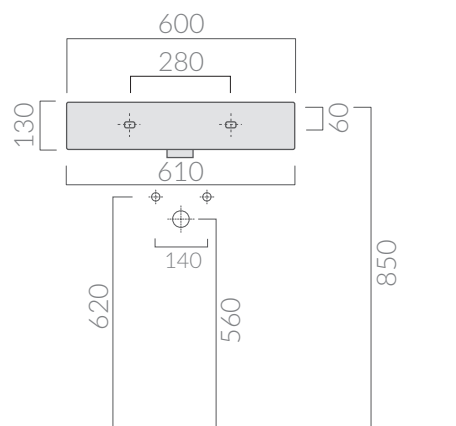

ATTENZIONE/ ATTENTION

Galassia Srl persegue la filosofia di migliorare i prodotti aggiungendo nuovi materiali, innovazioni progettuali e tecnologie produttive.
L'azienda si riserva di cambiare

schede tecniche e caratteristiche di funzionamento degli articoli in ogni momento e senza necessità di preavviso.
I pesi possono subire variazioni del 20 %

Galassia Srl is constantly improving its products by adding new materials, new projects and modern production technologies. The company reserves the right to change any technical

specifications/dimension and/or operating characteristics of the products at any time and without giving notice. The ceramic items weight may vary up to 20%.