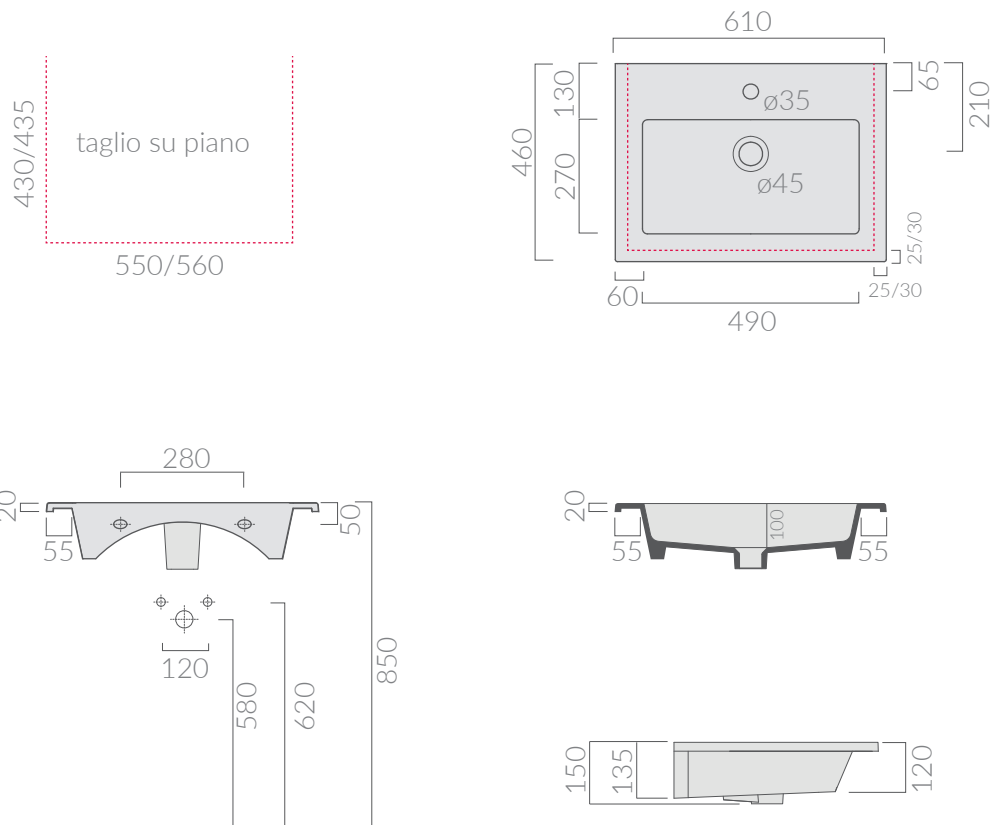

COLORI / COLORS

○ 7221 bianco
white

Lavabo monoforo 61x46 cm.
Installazione sospesa o incasso sopra piano.
One hole washbasin 61x46 cm.
Wall-hung or recessed countertop installation.

Kg. 16

ATTENZIONE/ ATTENTION

Galassia Srl is constantly improving its products by adding new materials, new projects and modern production technologies. The company reserves the right to change any technical

specifications/dimension and/ or operating characteristics of the products at any time and without giving notice. The ceramic items weight may vary up to 20%.