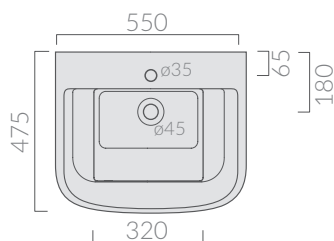

ATTENZIONE/ ATTENTION

Galassia Srl persegue la filosofia di migliorare i prodotti aggiungendo nuovi materiali, innovazioni progettuali e tecnologie produttive.
L'azienda si riserva di cambiare

schede tecniche e caratteristiche di funzionamento degli articoli in ogni momento e senza necessità di preavviso.
I pesi possono subire variazioni del 20 %

Galassia Srl is constantly improving its products by adding new materials, new projects and modern production technologies. The company reserves the right to change any technical

specifications/dimension and/or operating characteristics of the products at any time and without giving notice. The ceramic items weight may vary up to 20%.