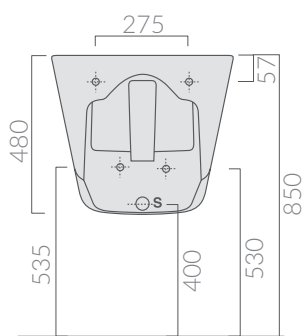

ATTENZIONE/ ATTENTION

Galassia Srl persegue la filosofia di migliorare i prodotti aggiungendo nuovi materiali, innovazioni progettuali e tecnologie produttive.
L'azienda si riserva di cambiare

schede tecniche e caratteristiche di funzionamento degli articoli in ogni momento e senza necessità di preavviso.
I pesi possono subire variazioni del 20 %

Galassia Srl is constantly improving its products by adding new materials, new projects and modern production technologies. The company reserves the right to change any technical

specifications/dimension and/or operating characteristics of the products at any time and without giving notice. The ceramic items weight may vary up to 20%.