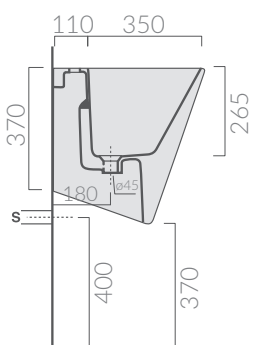

ATTENZIONE/ ATTENTION

Galassia Srl persegue la filosofia di migliorare i prodotti aggiungendo nuovi materiali, innovazioni progettuali e tecnologie produttive.
L'azienda si riserva di cambiare

schede tecniche e caratteristiche di funzionamento degli articoli in ogni momento e senza necessità di preavviso.
I pesi possono subire variazioni del 20 %

Galassia Srl is constantly improving its products by adding new materials, new projects and modern production technologies. The company reserves the right to change any technical

specifications/dimension and/or operating characteristics of the products at any time and without giving notice. The ceramic items weight may vary up to 20%.