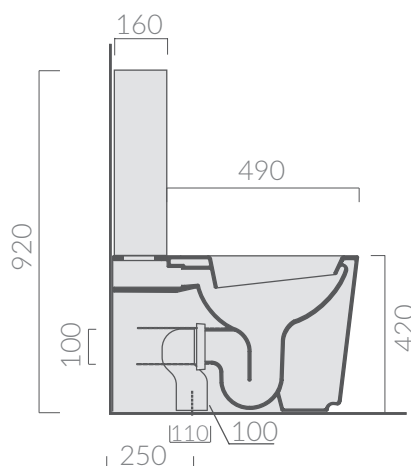

ATTENZIONE/ ATTENTION

Galassia Srl persegue la filosofia di migliorare i prodotti aggiungendo nuovi materiali, innovazioni progettuali e tecnologie produttive.
L'azienda si riserva di cambiare

schede tecniche e caratteristiche di funzionamento degli articoli in ogni momento e senza necessità di preavviso.
I pesi possono subire variazioni del 20 %

Galassia Srl is constantly improving its products by adding new materials, new projects and modern production technologies. The company reserves the right to change any technical

specifications/dimension and/or operating characteristics of the products at any time and without giving notice. The ceramic items weight may vary up to 20%.