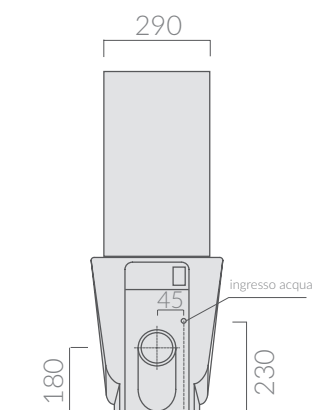

ATTENZIONE/ ATTENTION

Galassia Srl persegue la filosofia di migliorare i prodotti aggiungendo nuovi materiali, innovazioni progettuali e tecnologie produttive.
L'azienda si riserva di cambiare

schede tecniche e caratteristiche di funzionamento degli articoli in ogni momento e senza necessità di preavviso.
I pesi possono subire variazioni del 20 %

Galassia Srl is constantly improving its products by adding new materials, new projects and modern production technologies. The company reserves the right to change any technical

specifications/dimension and/or operating characteristics of the products at any time and without giving notice. The ceramic items weight may vary up to 20%.