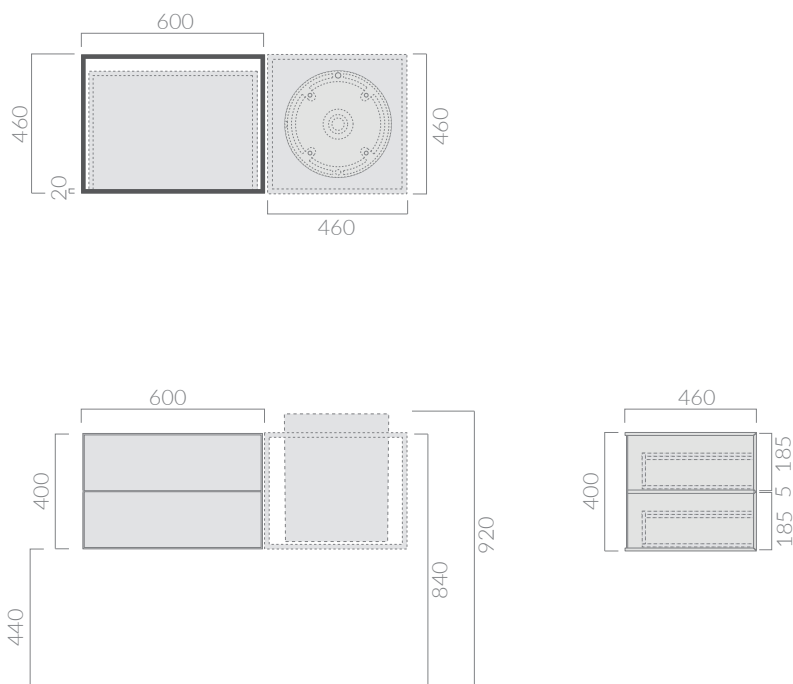

ACCESSORI INCLUSI / ACCESSORIES INCLUDED

Kit di fissaggio.
Fixing kit.

ATTENZIONE/ ATTENTION

Galassia Srl persegue la filosofia di migliorare i prodotti aggiungendo nuovi materiali, innovazioni progettuali e tecnologie produttive. L'azienda si riserva di cambiare

schede tecniche e caratteristiche di funzionamento degli articoli in ogni momento e senza necessità di preavviso. I pesi possono subire variazioni del 20 %

Galassia Srl is constantly improving its products by adding new materials, new projects and modern production technologies. The company reserves the right to change any technical

specifications/dimension and/or operating characteristics of the products at any time and without giving notice. The ceramic items weight may vary up to 20%.