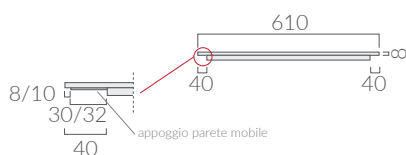

ACCESSORI INCLUSI / ACCESSORIES INCLUDED

ATTENZIONE/ ATTENTION

Galassia Srl persegue la filosofia di migliorare i prodotti aggiungendo nuovi materiali, innovazioni progettuali e tecnologie produttive.
L'azienda si riserva di cambiare

schede tecniche e caratteristiche di funzionamento degli articoli in ogni momento e senza necessità di preavviso.
I pesi possono subire variazioni del 20 %

Galassia Srl is constantly improving its products by adding new materials, new projects and modern production technologies. The company reserves the right to change any technical

specifications/dimension and/or operating characteristics of the products at any time and without giving notice. The ceramic items weight may vary up to 20%.