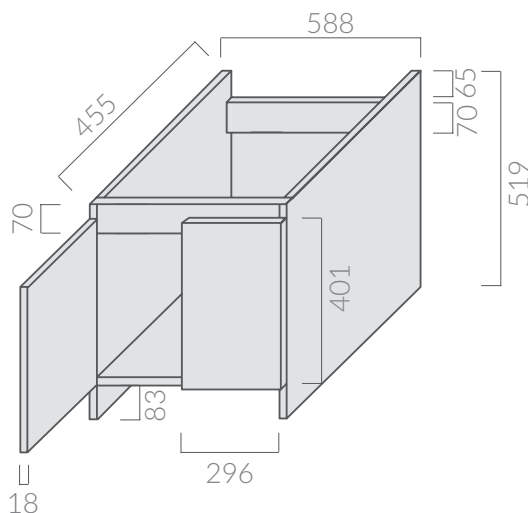

ATTENZIONE/ ATTENTION

Galassia Srl persegue la filosofia di migliorare i prodotti aggiungendo nuovi materiali, innovazioni progettuali e tecnologie produttive. L'azienda si riserva di cambiare

schede tecniche e caratteristiche di funzionamento degli articoli in ogni momento e senza necessità di preavviso. I pesi possono subire variazioni del 20 %

Galassia Srl is constantly improving its products by adding new materials, new projects and modern production technologies. The company reserves the right to change any technical

specifications/dimension and/or operating characteristics of the products at any time and without giving notice. The ceramic items weight may vary up to 20%.