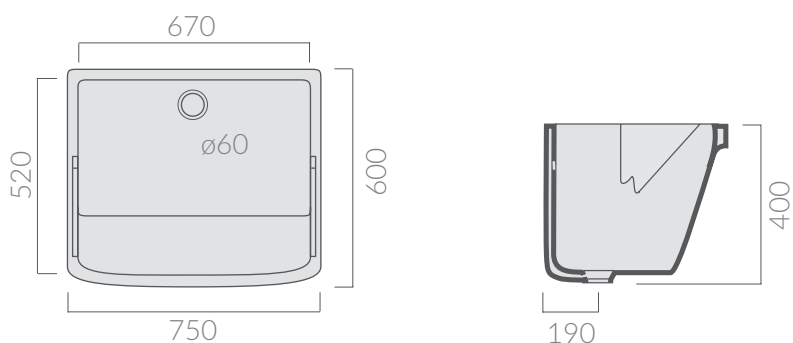

ATTENZIONE/ ATTENTION

Galassia Srl persegue la filosofia di migliorare i prodotti aggiungendo nuovi materiali, innovazioni progettuali e tecnologie produttive. L'azienda si riserva di cambiare

schede tecniche e caratteristiche di funzionamento degli articoli in ogni momento e senza necessità di preavviso. I pesi possono subire variazioni del 20 %

Galassia Srl is constantly improving its products by adding new materials, new projects and modern production technologies. The company reserves the right to change any technical

specifications/dimension and/or operating characteristics of the products at any time and without giving notice. The ceramic items weight may vary up to 20%.