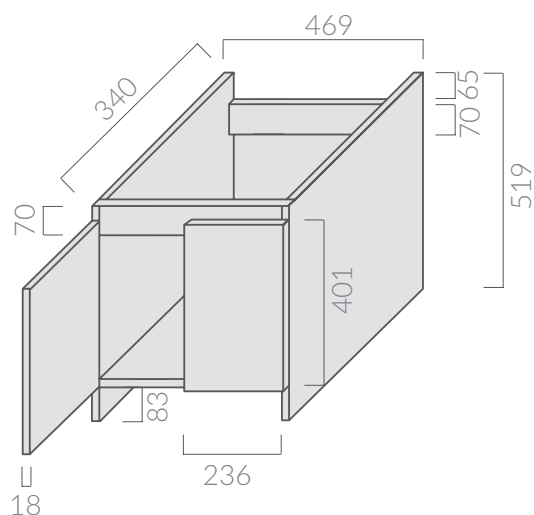

ATTENZIONE/ ATTENTION

Galassia Srl persegue la filosofia di migliorare i prodotti aggiungendo nuovi materiali, innovazioni progettuali e tecnologie produttive. L'azienda si riserva di cambiare

schede tecniche e caratteristiche di funzionamento degli articoli in ogni momento e senza necessità di preavviso. I pesi possono subire variazioni del 20 %

Galassia Srl is constantly improving its products by adding new materials, new projects and modern production technologies. The company reserves the right to change any technical

specifications/dimension and/or operating characteristics of the products at any time and without giving notice. The ceramic items weight may vary up to 20%.