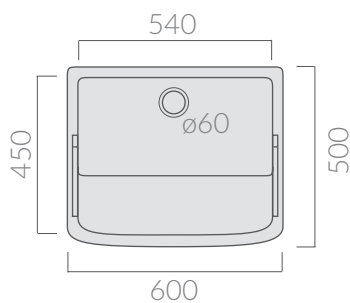

ATTENZIONE/ ATTENTION

Galassia Srl persegue la filosofia di migliorare i prodotti aggiungendo nuovi materiali, innovazioni progettuali e tecnologie produttive. L'azienda si riserva di cambiare

schede tecniche e caratteristiche di funzionamento degli articoli in ogni momento e senza necessità di preavviso. I pesi possono subire variazioni del 20 %

Galassia Srl is constantly improving its products by adding new materials, new projects and modern production technologies. The company reserves the right to change any technical

specifications/dimension and/or operating characteristics of the products at any time and without giving notice. The ceramic items weight may vary up to 20%.