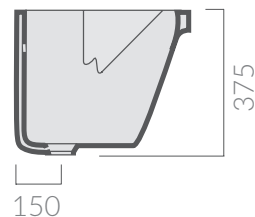

ATTENZIONE/ ATTENTION

Galassia Srl persegue la filosofia di migliorare i prodotti aggiungendo nuovi materiali, innovazioni progettuali e tecnologie produttive. L'azienda si riserva di cambiare

schede tecniche e caratteristiche di funzionamento degli articoli in ogni momento e senza necessità di preavviso. I pesi possono subire variazioni del 20 %

Galassia Srl is constantly improving its products by adding new materials, new projects and modern production technologies. The company reserves the right to change any technical

specifications/dimension and/or operating characteristics of the products at any time and without giving notice. The ceramic items weight may vary up to 20%.