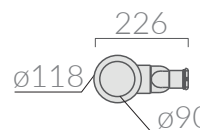

ATTENZIONE/ ATTENTION

Galassia Srl persegue la filosofia di
migliorare i prodotti aggiungendo nuovi
materiali, innovazioni progettuali e
tecnologie produttive.
L'azienda si riserva di cambiare

schede tecniche e caratteristiche di
funzionamento degli articoli in ogni
momento e senza necessità di preavviso.
I pesi possono subire variazioni del 20 %

Galassia Srl is constantly improving
its products by adding new materials,
new projects and modern production
technologies. The company reserves
the right to change any technical

specifications/dimension and/
or operating characteristics of the
products at any time and without giving
notice. The ceramic items weight may
vary up to 20%.