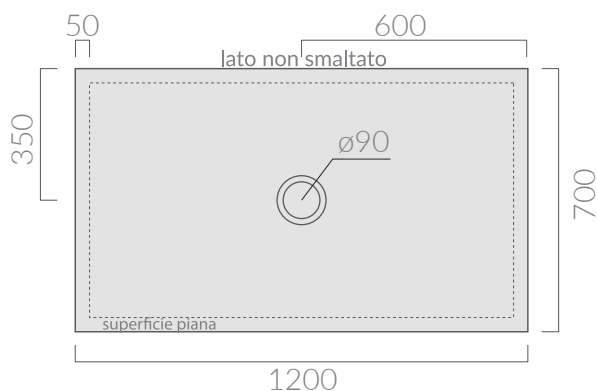

ACCESSORI INCLUSI / ACCESSORIES INCLUDED

Piletta ø90 per piatto doccia folia h3 con cover
in ceramica. Capacità di scarico 24 Lt/min.
Open drain ø90 for FOLIA h3 shower tray ceramic
cover included. Flushing Volume 24 Lt/min.

- **9074**   bianco
  white
- **9074MT**   bianco matt
  matt white
- **9074NEMT**   nero matt
  matt black
- **9074SA**   sabbia
  sand