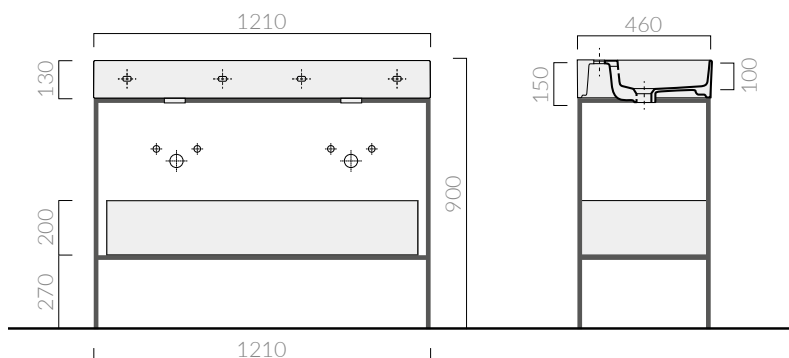

ACCESSORI NON INCLUSI / ACCESSORIES NOT INCLUDED

Cassetto Laccato.
Varnished drawer.

ATTENZIONE/ ATTENTION

Galassia Spa persegue la filosofia di migliorare i prodotti aggiungendo nuovi materiali, innovazioni progettuali e tecnologie produttive. L'azienda si riserva di cambiare

schede tecniche e caratteristiche di funzionamento degli articoli in ogni momento e senza necessità di preavviso. I pesi possono subire variazioni del 20 %

Galassia Spa is constantly improving its products by adding new materials, new projects and modern production technologies. The company reserves the right to change any technical

specifications/dimension and/or operating characteristics of the products at any time and without giving notice. The ceramic items weight may vary up to 20%.