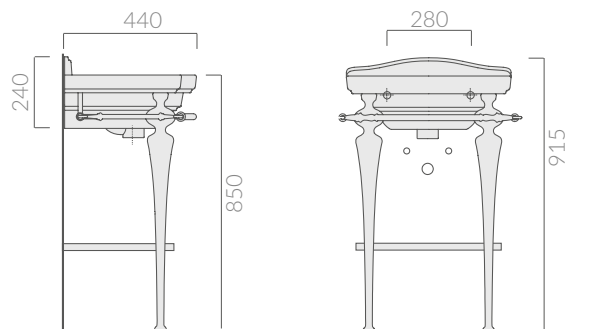

COLORI / COLORS

● 8472

ottone cromato
chromed brass

Struttura a pavimento cm 55 in ottone cromato.
Chromed-brass structure 55 cm.

Kg. 12

ACCESSORI INCLUSI / ACCESSORIES INCLUDED

● 8471

cromato
chromed

Portasciugamani in ottone cromato, 70cm.
Chrome-plated brass towel-rack, 70 cm.

ACCESSORI NON INCLUSI / ACCESSORIES NOT INCLUDED

● 8473

cromato
chromed

Ripiano in ottone cromato.
Chromed brass under frame countertop.