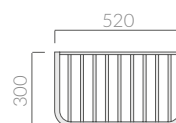

COLORI / COLORS

● 8472

ottone cromato
chromed brass

Struttura a pavimento cm 55 in ottone cromato.
Chromed-brass structure 55 cm.

Kg. 12

ACCESSORI INCLUSI / ACCESSORIES INCLUDED

● 8471

cromato
chromed

Portasciugamani in ottone cromato, 70cm.
Chrome-plated brass towel-rack, 70 cm.

ACCESSORI NON INCLUSI / ACCESSORIES NOT INCLUDED

● 8473

cromato
chromed

Ripiano in ottone cromato.
Chromed brass under frame countertop.