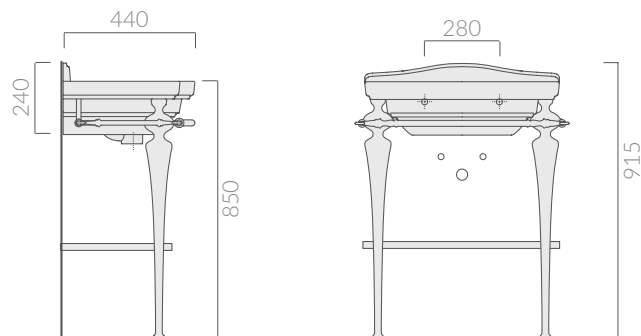

COLORI / COLORS

● 8465

ottone cromato
chromed brass

Struttura a pavimento cm 65 in ottone cromato.
Chromed-brass structure 65 cm.

Kg. 12

ACCESSORI INCLUSI / ACCESSORIES INCLUDED

● 8464

cromato
chromed

Portasciugamani in ottone cromato, 70cm.
Chrome-plated brass towel-rack, 70 cm.

ACCESSORI NON INCLUSI / ACCESSORIES NOT INCLUDED

● 8466

cromato
chromed

Ripiano in ottone cromato.
Chromed brass under frame countertop.