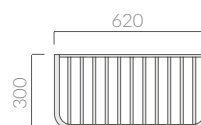

COLORI / COLORS

● 8465

ottone cromato
chromed brass

Struttura a pavimento cm 65 in ottone cromato.
Chromed-brass structure 65 cm.

Kg. 12

ACCESSORI INCLUSI / ACCESSORIES INCLUDED

● 8464

cromato
chromed

Portasciugamani in ottone cromato, 70cm.
Chrome-plated brass towel-rack, 70 cm.

ACCESSORI NON INCLUSI / ACCESSORIES NOT INCLUDED

● 8466

cromato
chromed

Ripiano in ottone cromato.
Chromed brass under frame countertop.