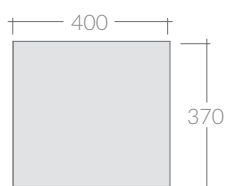

ATTENZIONE/ ATTENTION

Galassia Srl persegue la filosofia di migliorare i prodotti aggiungendo nuovi materiali, innovazioni progettuali e tecnologie produttive.
L'azienda si riserva di cambiare

schede tecniche e caratteristiche di funzionamento degli articoli in ogni momento e senza necessità di preavviso.
I pesi possono subire variazioni del 20 %

Galassia Srl is constantly improving its products by adding new materials, new projects and modern production technologies. The company reserves the right to change any technical

specifications/dimension and/or operating characteristics of the products at any time and without giving notice. The ceramic items weight may vary up to 20%.