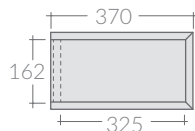

ATTENZIONE/ ATTENTION

Galassia Srl persegue la filosofia di migliorare i prodotti aggiungendo nuovi materiali, innovazioni progettuali e tecnologie produttive.
L'azienda si riserva di cambiare

schede tecniche e caratteristiche di funzionamento degli articoli in ogni momento e senza necessità di preavviso.
I pesi possono subire variazioni del 20 %

Galassia Srl is constantly improving its products by adding new materials, new projects and modern production technologies. The company reserves the right to change any technical

specifications/dimension and/or operating characteristics of the products at any time and without giving notice. The ceramic items weight may vary up to 20%.