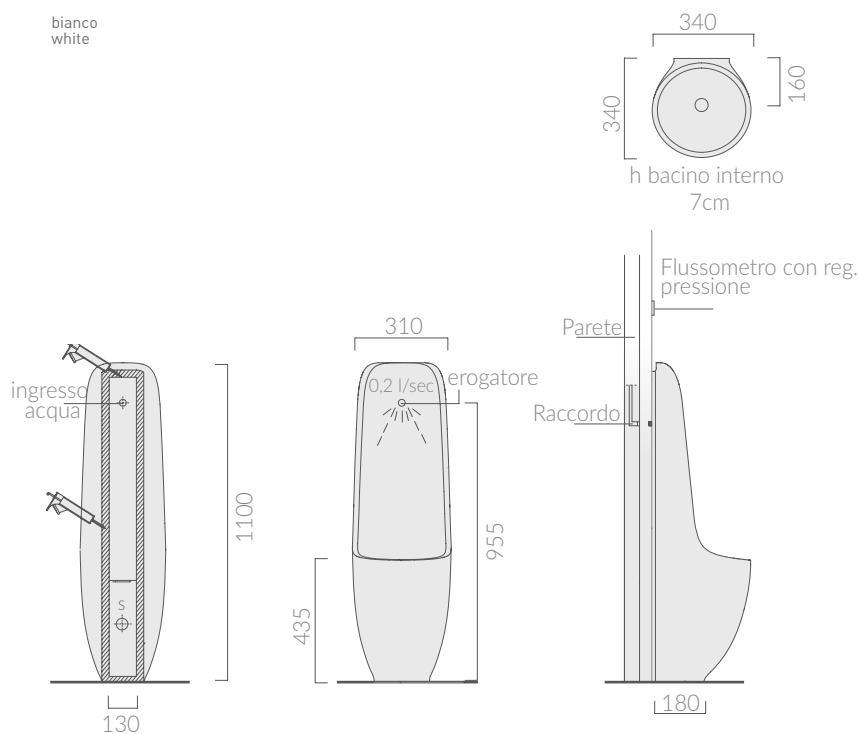

COLORI / COLORS

○ 7116

bianco
white

Orinatoio a terra.
Back to wall urinal.

Kg. 26

ACCESSORI INCLUSI / ACCESSORIES INCLUDED

Erogatore.
Dispenser.

ACCESSORI NON INCLUSI / ACCESSORIES NOT INCLUDED

Piletta con griglia per orinatoio.
Outlet drain with grate for urinal.

6069

9069

9070

Placca di comando cromata, pneumatica per orinatoio.
Chromed pneumatic control plate, for urinal.

Kit universale per montaggio ad incasso del dispositivo di risciacquo.
Universal kit for flush mounting device.

Galassia Spa is constantly improving its products by adding new materials, new projects and modern production technologies. The company reserves the right to change any technical

specifications/dimension and/or operating characteristics of the products at any time and without giving notice. The ceramic items weight may vary up to 20%.