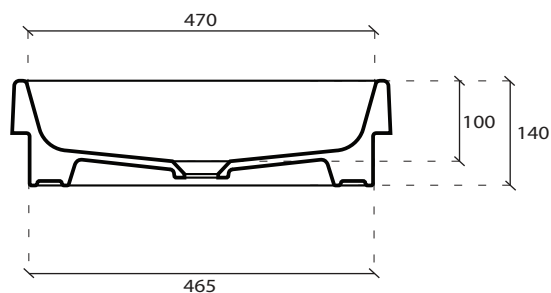

SEZIONE A-A'