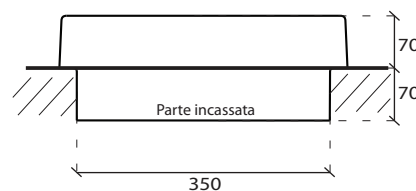

VISTA POSTERIORE

ATTENZIONE:

Galassia Spa persegue la filosofia di migliorare i prodotti aggiungendo nuovi materiali, innovazioni progettuali e tecnologie produttive. L'azienda si riserva di cambiare schede tecniche e caratteristiche di funzionamento degli articoli in ogni momento e senza necessità di preavviso. I pesi possono subire variazioni del 20%.

ATTENTION:

Galassia Spa is constantly improving its products by adding new materials, new projects and modern production technologies. The company reserves the right to change any technical specifications/ dimension and/or operating characteristics of the products at any time and without giving notice. the ceramic items weight may vary up to 20%