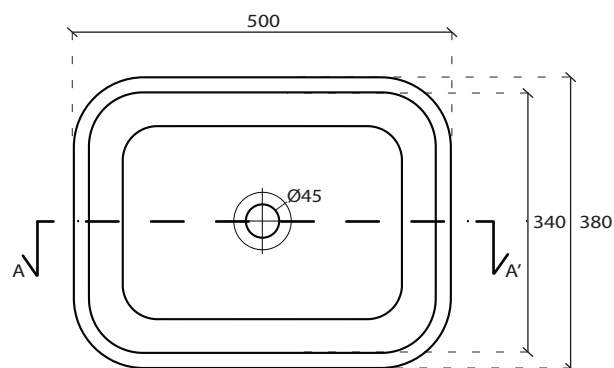

MEG11

Designed by **Antonio Pascale**

GALASSIA Italy

Art. **5417**

INFO

LAVABO INCASSATO
Recessed Washbasin

PESO **Kg 12**
Weight

REVISIONE 1.0
Silvano Mariano

DATA
22/11/16

CE EN 146688

COLORI

BIANCO LUCIDO cod. **5452**
Glossy White

BIANCO MATT cod. **5452MT**
Matt White

NERO LUCIDO cod. **5407NE**
Glossy Black

VISTA DALL'ALTO