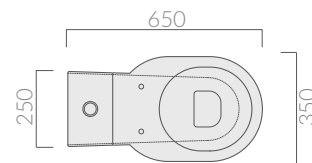

## COLORI / COLORS

○ 5221 bianco white

Vaso monoblocco con scarico universale "S/P" cm 65, trasformabile tramite curva tecnica.  
Close-coupled toilet 65 cm with wall/floor draining.  
Adjustable by elbow/wall pipe.

Kg. 30