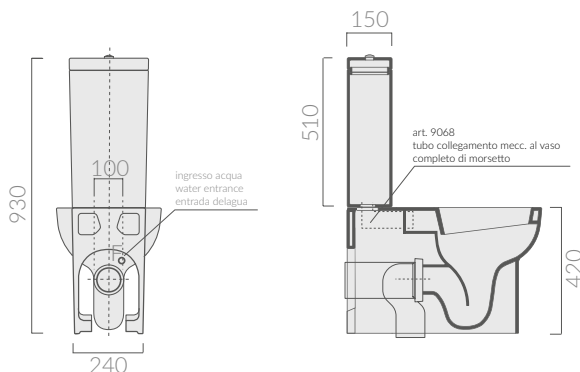

## COLORI / COLORS

○ 5221 bianco white

Vaso monoblocco con scarico universale "S/P" cm 65, trasformabile tramite curva tecnica.  
Close-coupled toilet 65 cm with wall/floor draining.  
Adjustable by elbow/wall pipe.

Kg. 30

## ACCESSORI NON INCLUSI / ACCESSORIES NOT INCLUDED

Curva tecnica scarico pavimento ø10  
Elbow pipe for floor drain ø10

9052

Raccordo scarico parete ø10  
Pipe for wall drain ø10

9053

Cassetta in ceramica per vaso monoblocco.  
Ceramic cistern for close-coupled toilet.