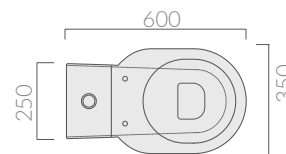

COLORI / COLORS

○ 5220 bianco
white

Vaso monoblocco con scarico universale "S/P" cm 60, trasformabile tramite curva tecnica.
Close-coupled toilet 60 cm with wall/floor draining.
Adjustable by elbow/wall pipe.

Kg. 29

ACCESSORI INCLUSI / ACCESSORIES INCLUDED

FIX109

Fissaggi.
Fixing kit.

ACCESSORI NON INCLUSI / ACCESSORIES NOT INCLUDED

Curva tecnica scarico pavimento ø10
Elbow pipe for floor drain ø10

9052

Raccordo scarico parete ø10
Pipe for wall drain ø10

9053

Cassetta in ceramica per vaso monoblocco.
Ceramic cistern for close-coupled toilet.

○ 5222 bianco
white

Coprivaso avvolgente in termoindurente.
Thermosetting wrap around seat-cover.

○ 5226 bianco
white