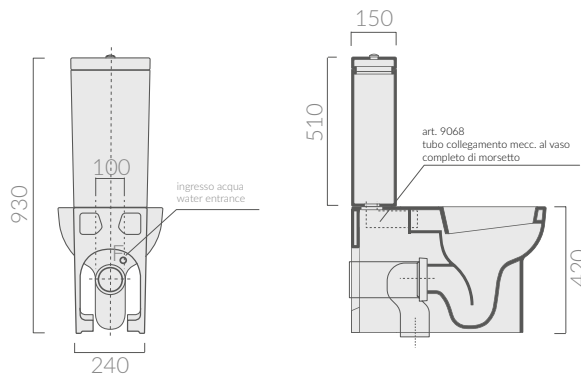

COLORI / COLORS

○ 5220 bianco
white

Vaso monoblocco con scarico universale "S/P" cm 60, trasformabile tramite curva tecnica.
Close-coupled toilet 60 cm with wall/floor draining.
Adjustable by elbow/wall pipe.

Kg. 29

ACCESSORI INCLUSI / ACCESSORIES INCLUDED

FIX109

Fissaggi.
Fixing kit.

ACCESSORI NON INCLUSI / ACCESSORIES NOT INCLUDED

Curva tecnica scarico pavimento ø10
Elbow pipe for floor drain ø10

9052

Raccordo scarico parete ø10
Pipe for wall drain ø10

9053

Cassetta in ceramica per vaso monoblocco.
Ceramic cistern for close-coupled toilet.

○ 5222 bianco
white

Coprivaso avvolgente in termoindurente.
Thermosetting wrap around seat-cover.

○ 5226 bianco
white

specifications/dimension and/or operating characteristics of the products at any time and without giving notice. The ceramic items weight may vary up to 20%.