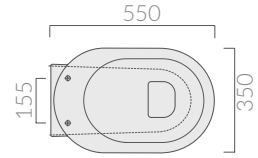

COLORI / COLORS

○ 5216 bianco
white

Wc con scarico universale S/P cm 55x35,
trasformabile tramite curva tecnica.
W.c. with floor/wall draining 55x35 cm,
adjustable by elbow/wall pipe.

Kg. 27

ACCESSORI INCLUSI / ACCESSORIES INCLUDED

FIX109

Fissaggi.
Fixing kit.

ACCESSORI NON INCLUSI / ACCESSORIES NOT INCLUDED

9052

Curva tecnica scarico pavimento ø10
Elbow pipe for floor drain ø10

9053

Raccordo scarico parete ø10
Pipe for wall drain ø10