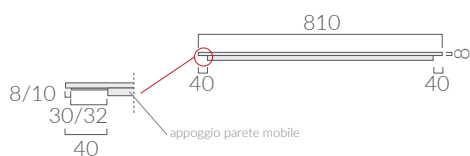

ACCESSORI INCLUSI / ACCESSORIES INCLUDED

ATTENZIONE/ ATTENTION

Galassia Srl persegue la filosofia di migliorare i prodotti aggiungendo nuovi materiali, innovazioni progettuali e tecnologie produttive.
L'azienda si riserva di cambiare

schede tecniche e caratteristiche di funzionamento degli articoli in ogni momento e senza necessità di preavviso.
I pesi possono subire variazioni del 20 %

Galassia Srl is constantly improving its products by adding new materials, new projects and modern production technologies. The company reserves the right to change any technical

specifications/dimension and/or operating characteristics of the products at any time and without giving notice. The ceramic items weight may vary up to 20%.