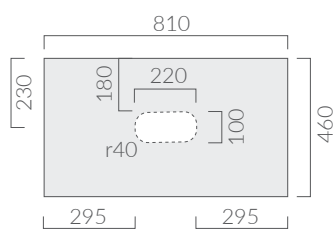

ACCESSORI INCLUSI / ACCESSORIES INCLUDED

ATTENZIONE/ ATTENTION

Galassia Srl persegue la filosofia di migliorare i prodotti aggiungendo nuovi materiali, innovazioni progettuali e tecnologie produttive.
L'azienda si riserva di cambiare

schede tecniche e caratteristiche di funzionamento degli articoli in ogni momento e senza necessità di preavviso.
I pesi possono subire variazioni del 20 %

Galassia Srl is constantly improving its products by adding new materials, new projects and modern production technologies. The company reserves the right to change any technical

specifications/dimension and/or operating characteristics of the products at any time and without giving notice. The ceramic items weight may vary up to 20%.