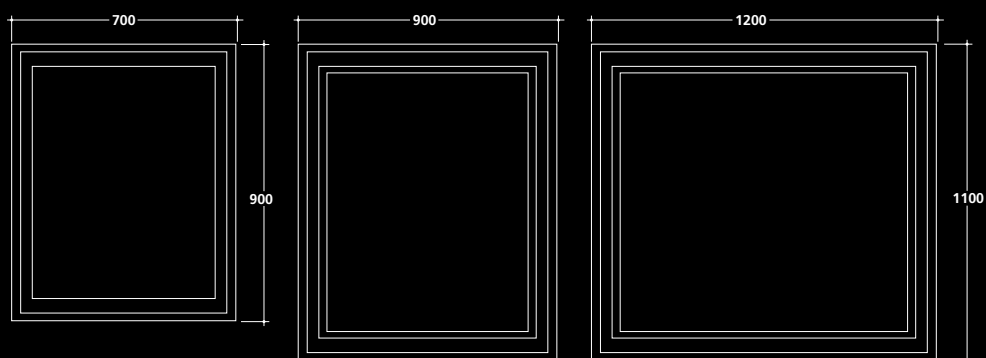

MIDAS

Struttura cm 120 portalavabo laccata bianco lucido con piano in vetro, abbinabili ai lavabi ciotola M2 art. 5233 e 5234 (bianco e nelle finiture MIDAS).

Structure cms 120 for basin lacquered in shiny white with glass top for bowl basin M2 art. 5233 and 5234 (white and MIDAS colours).

Soporte para lavabo 120 cm en acabado lacado blanco brillante con repisa en cristal, para art. 5233 y 5234 (blanco or colores MIDAS). art. 5553B