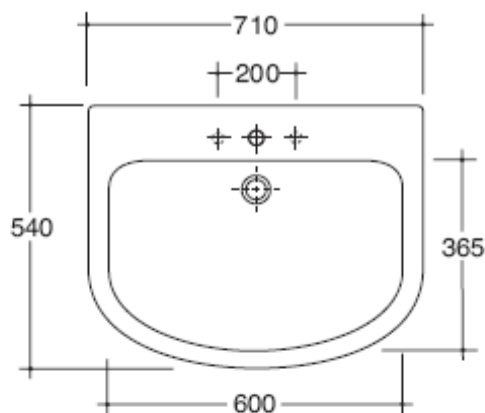

Art. 8500

Lavabo cm 71x54.

Washbasin 71x54 cms.

Lavabo 71x54 cm.

Kg. 20

Art. 8102

Colonna H cm 67.

Pedestal H 67 cms.

Pedestal H 67 cm.

Kg. 9